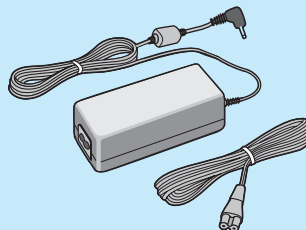

Canon Digital Camera Solution Disk ArcSoft Camera Suite Disk

Direct Interface Cable *3

USB Port

PC Card Slot

• Windows
• Macintosh

Battery and Charger Kit CBK4-200

- Battery Charger CB-4AH / CB-4AHE
- AA-size NiMH batteries NB-2AH (x4) *1
- * NiMH Battery NB4-200 (set of 4 AA-size) also available separately
- * Two batteries are used for this camera

AC Adapter Kit ACK800

- Compact Power Adapter CA-PS800
- Power Cord

CF Card *2

- FC-16M • FC-128M
- FC-32M • FC-256MH
- FC-64M • FC-512MSH

- This camera can also be connected to the Card Photo Printer CP-100 and CP-10 using the Direct Interface Cable DIF-100 *1 supplied with the printers.
- *1 Also available for purchase separately.
- *2 Not sold in some regions
- *3 See the user guide supplied with the Bubble Jet Printer for more information on the printer and interface cables.
- *4 You can print directly from the CF card by inserting it into a memory card direct print compatible Bubble Jet printer. For instructions on how to insert the CF card, see the user guide supplied with the Bubble Jet printer.