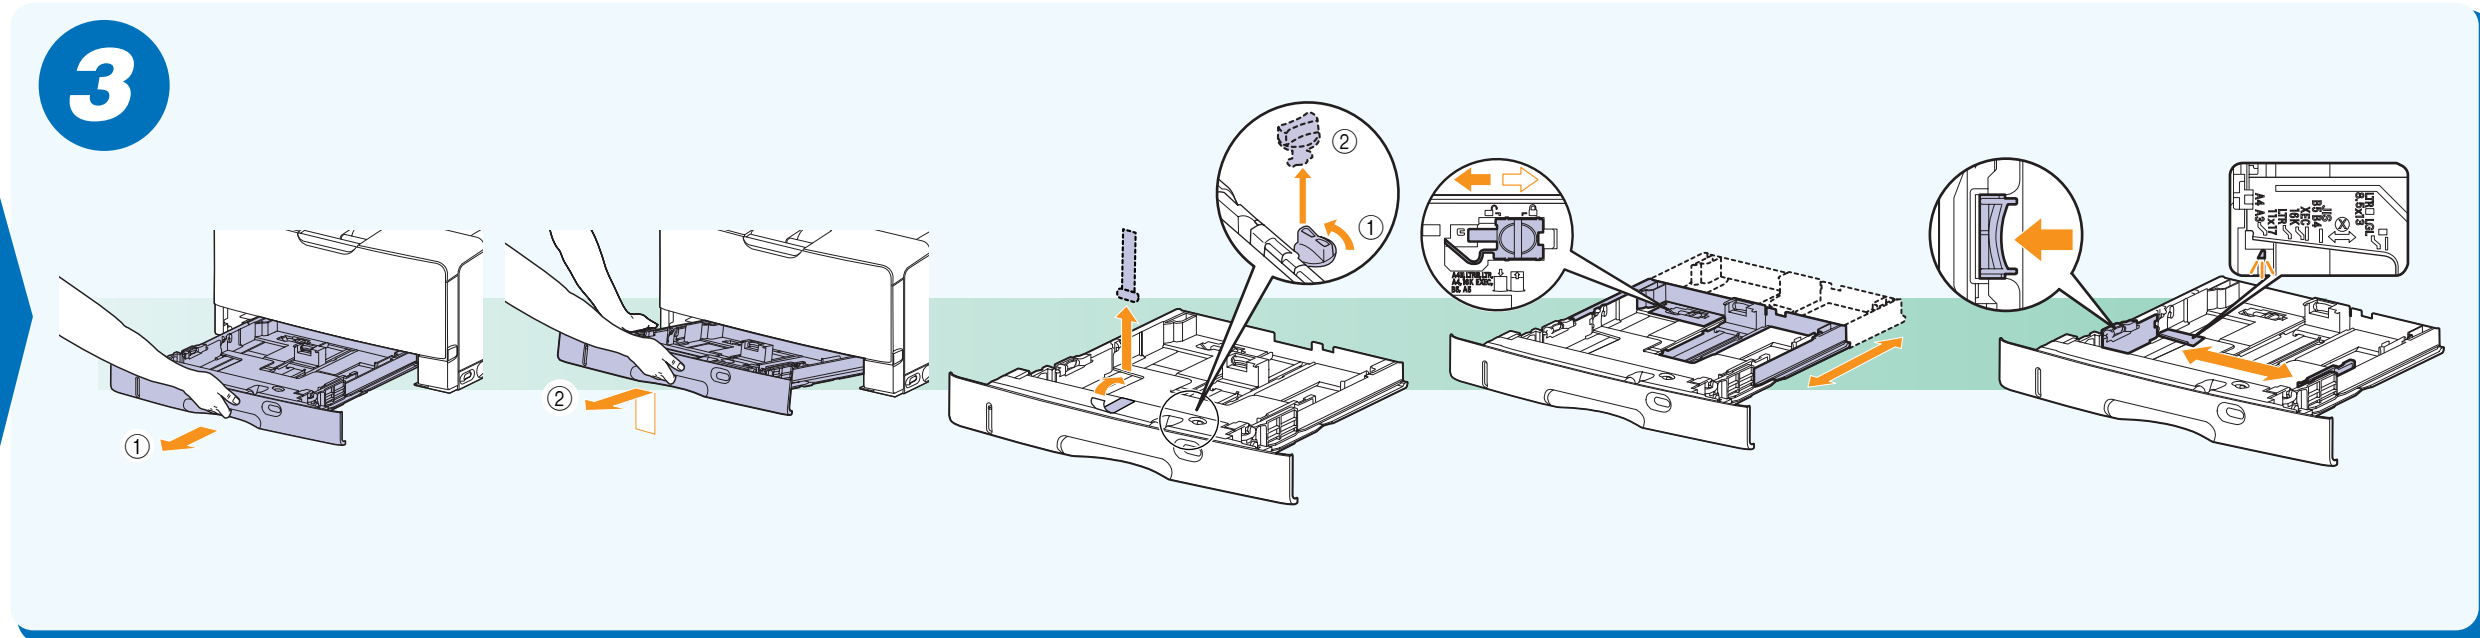

Canon LASER SHOT LBP3500

4

5

Windows Vista **Windows 2000/XP/Server 2003**

OFF

*** English sample**

Get Adobe Reader
<http://www.adobe.com/>

*** English sample**