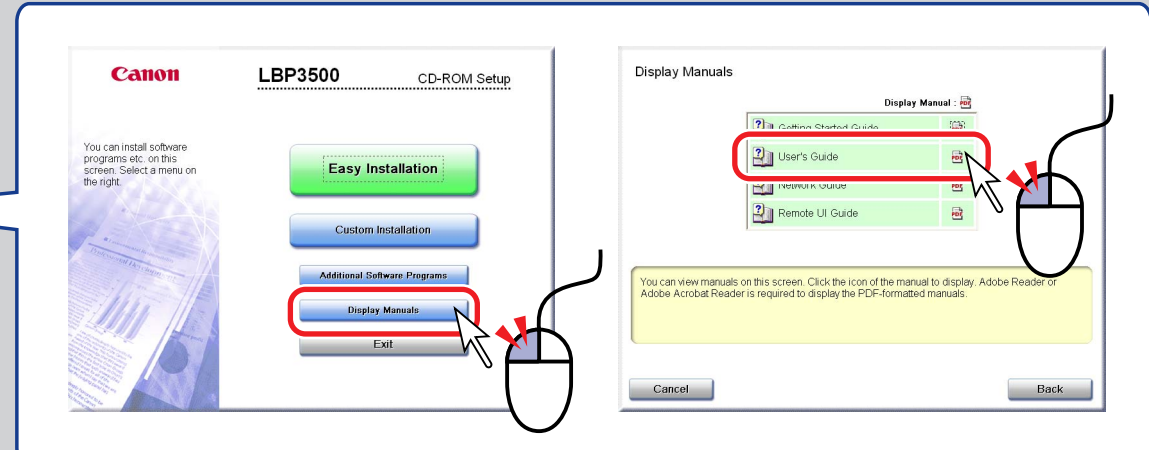

Canon LASER SHOT LBP3500

4

5

Windows Vista **Windows 2000/XP/Server 2003**

OFF

*** English sample**

Get Adobe Reader
<http://www.adobe.com/>

*** English sample**