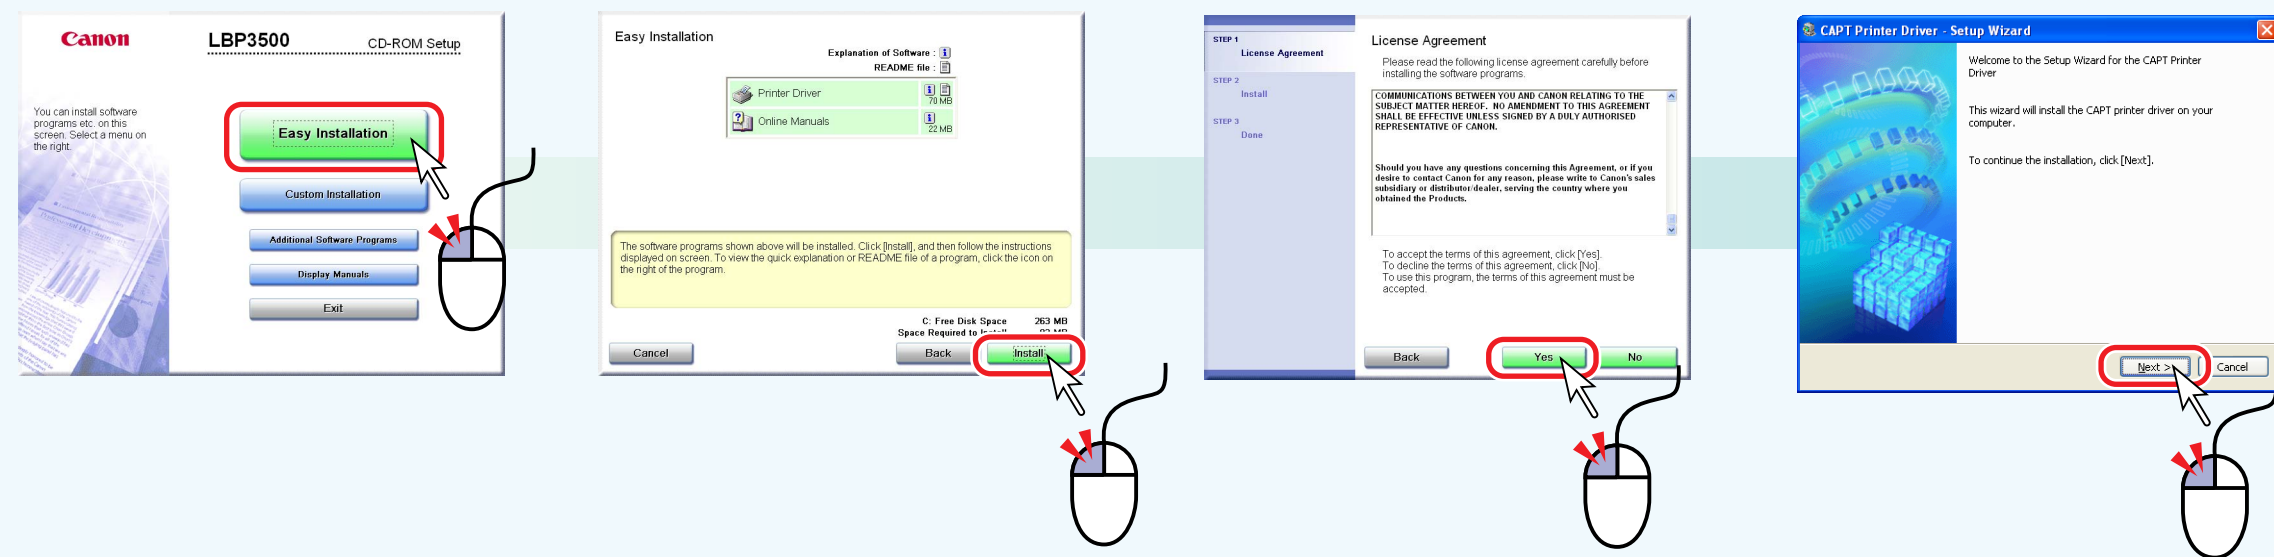

Canon LASER SHOT LBP3500

4

5

Windows Vista **Windows 2000/XP/Server 2003**

OFF

*** English sample**

Get Adobe Reader
<http://www.adobe.com/>

*** English sample**