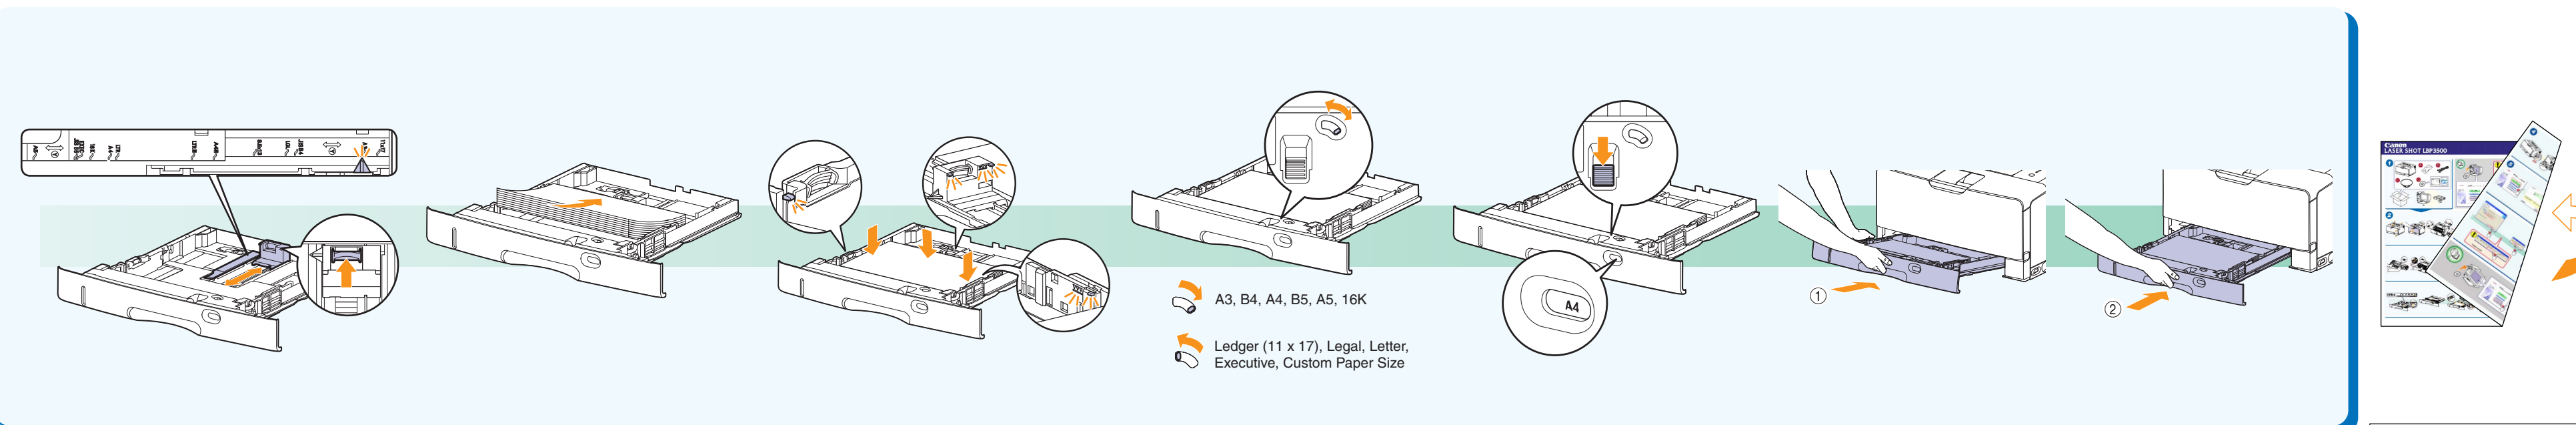

Canon LASER SHOT LBP3500

4

5

Windows Vista **Windows 2000/XP/Server 2003**

OFF

*** English sample**

Get Adobe Reader
<http://www.adobe.com/>

*** English sample**