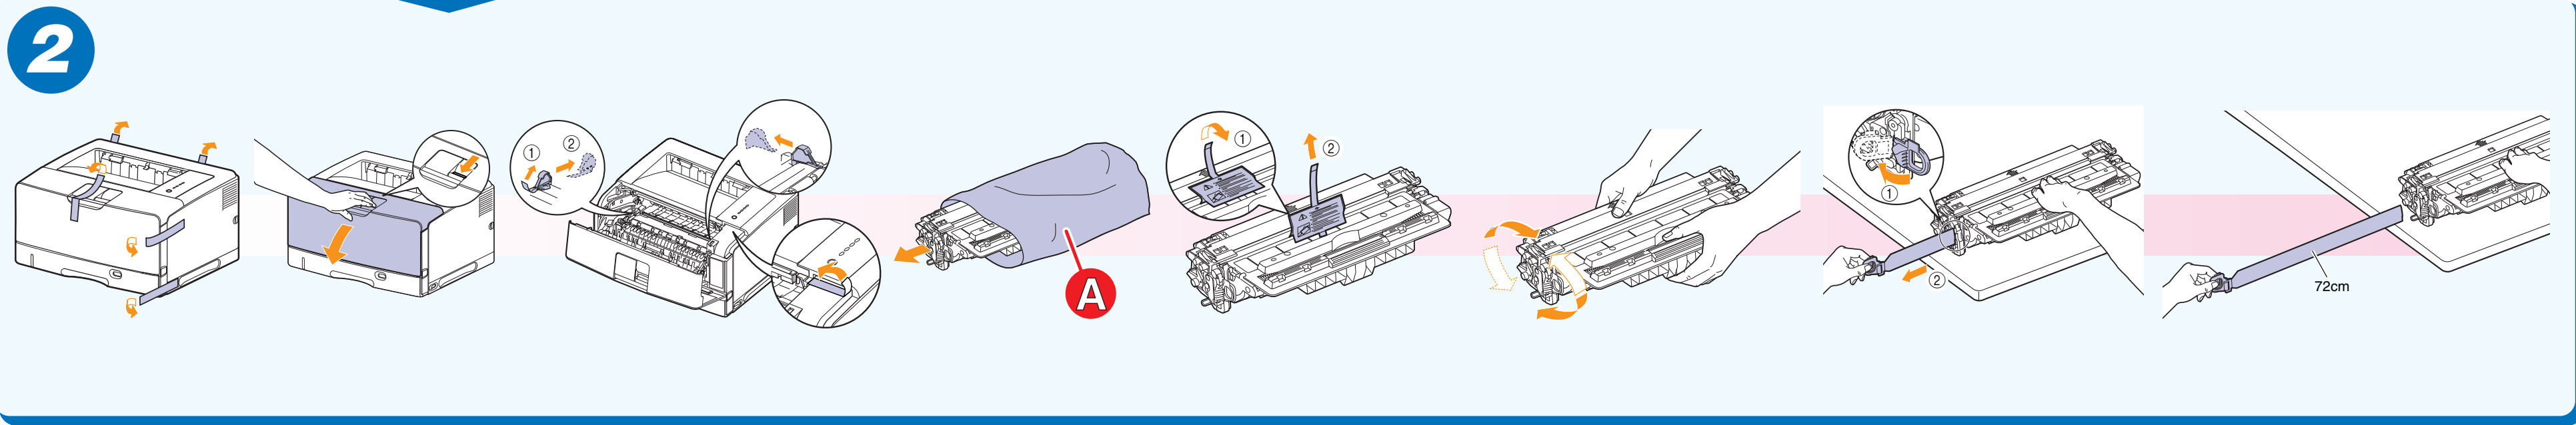

Canon LASER SHOT LBP3500

4

5

Windows Vista **Windows 2000/XP/Server 2003**

OFF

*** English sample**

Get Adobe Reader
<http://www.adobe.com/>

*** English sample**