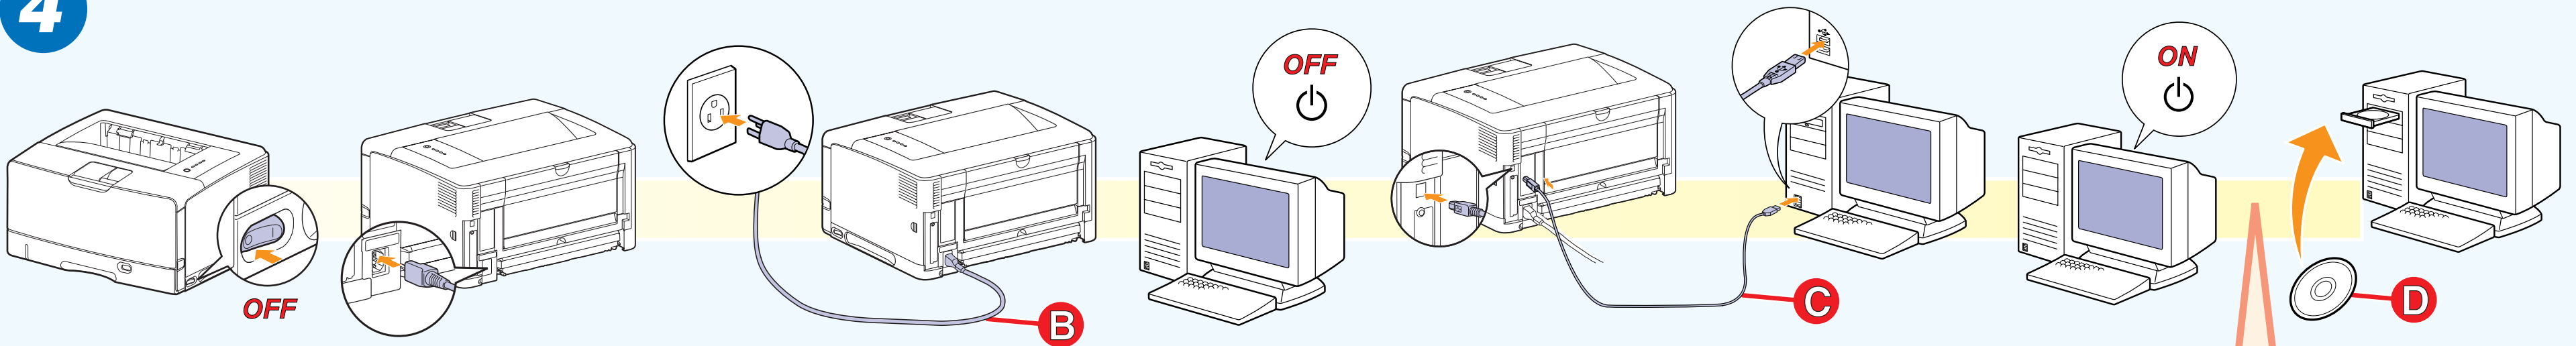

Canon LASER SHOT LBP3500

4

5

Windows Vista **Windows 2000/XP/Server 2003**

OFF

*** English sample**

Get Adobe Reader
<http://www.adobe.com/>

*** English sample**