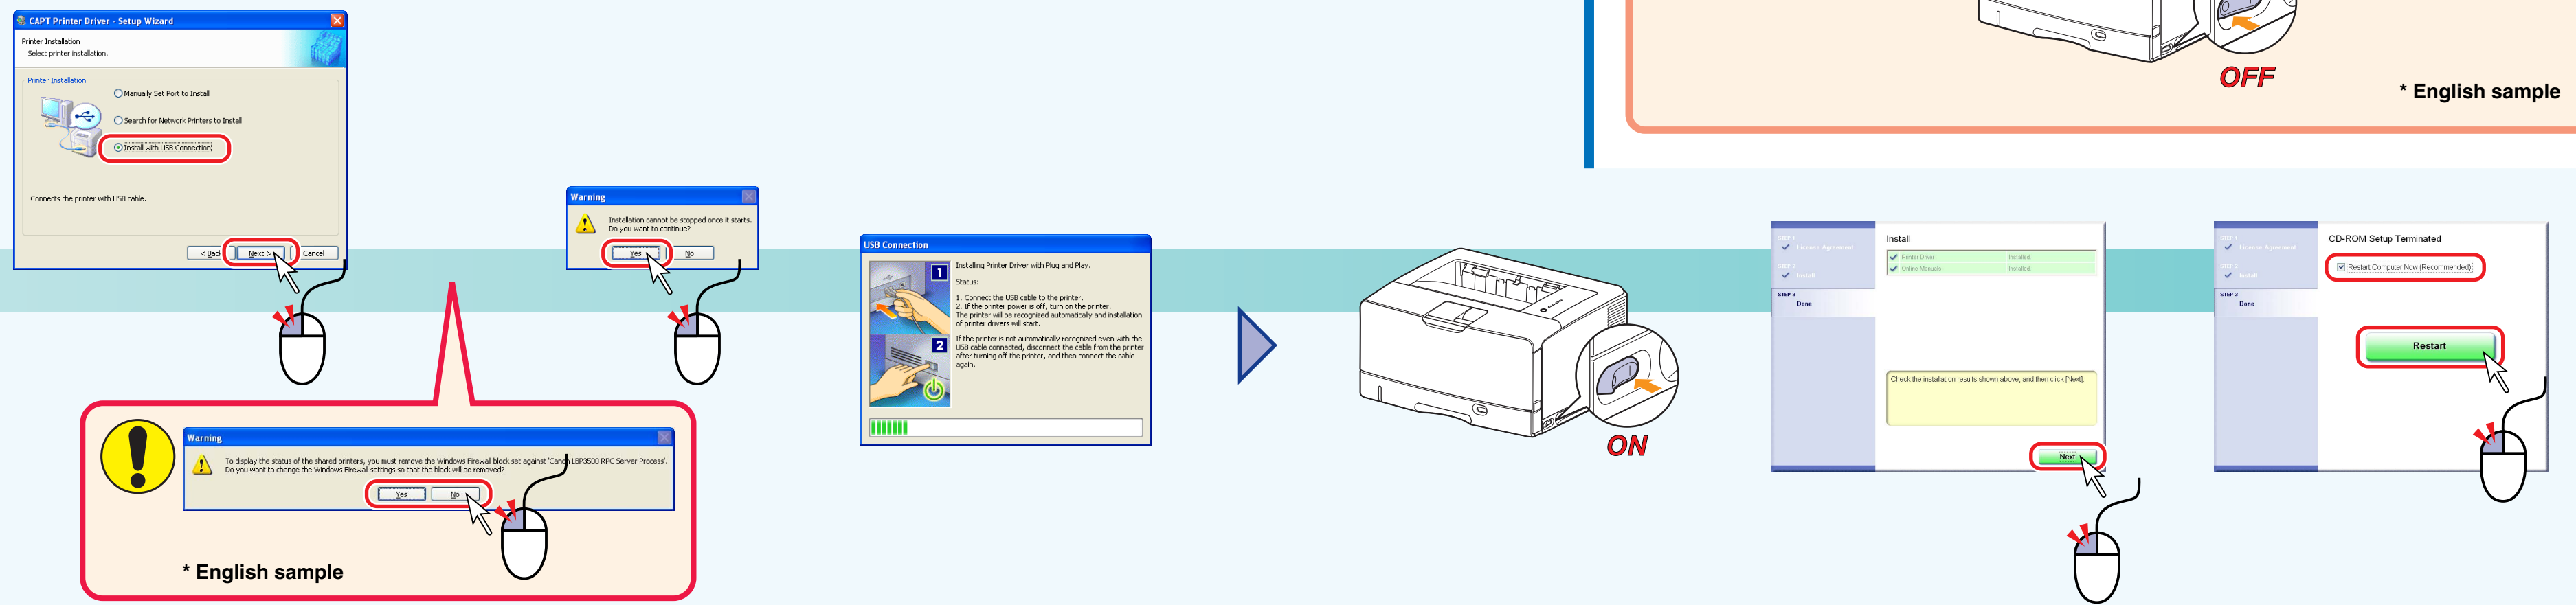

Canon LASER SHOT LBP3500

4

5

Windows Vista **Windows 2000/XP/Server 2003**

OFF

*** English sample**

Get Adobe Reader
<http://www.adobe.com/>

*** English sample**