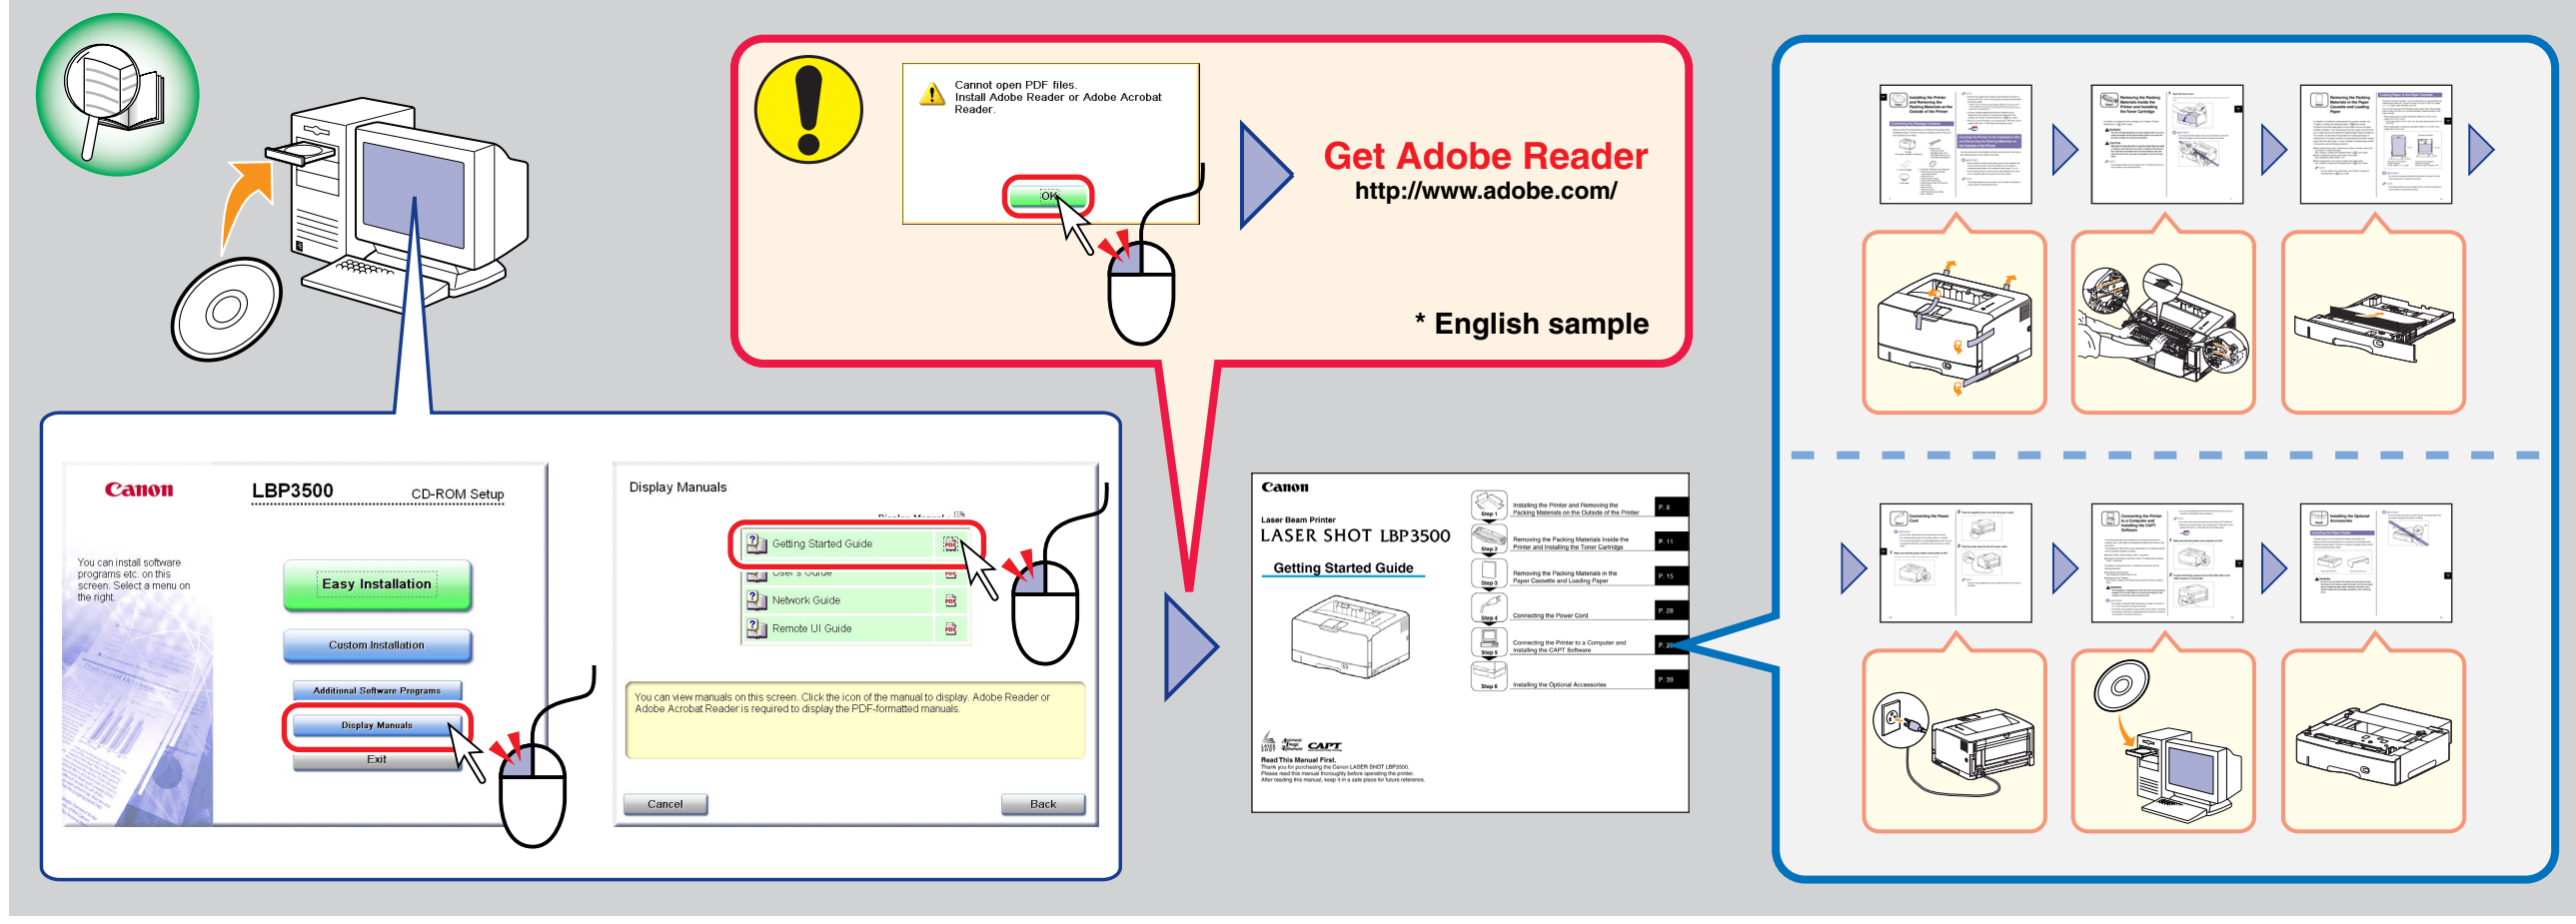

Canon LASER SHOT LBP3500

4

5

Windows Vista **Windows 2000/XP/Server 2003**

OFF

*** English sample**

Get Adobe Reader
<http://www.adobe.com/>

*** English sample**