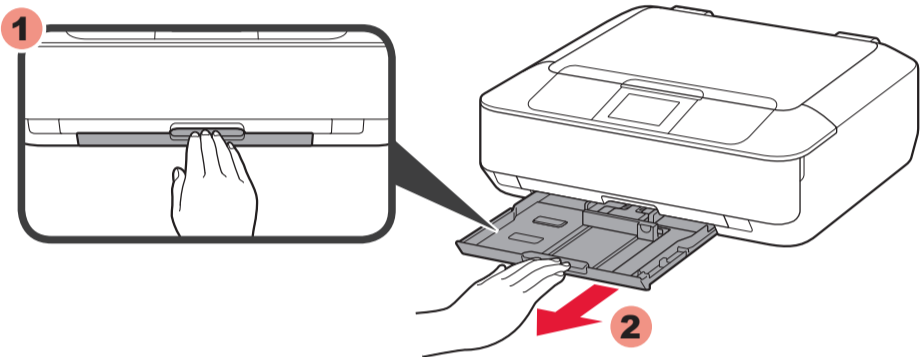

7

Cleaning... Do not close the paper output tray.
About 3 minutes

Head alignment is required.
Load a sheet of A4 or Letter paper and tap [OK].

OK

8

5

1

2

3

4

5

6

7

Head alignment is required.
Load a sheet of A4 or Letter paper and tap [OK].

OK

8

Processing...
Please wait momentarily.
About 6 minutes

Затем следуйте указаниям в сообщении на экране.

Далі дотримуйтеся вказівок на екрані.

Hereafter, follow the message displayed on the screen.

Ensuite, suivez les indications du message affiché à l'écran.

بعد ذلك، اتبع الرسالة المعروضة على الشاشة.