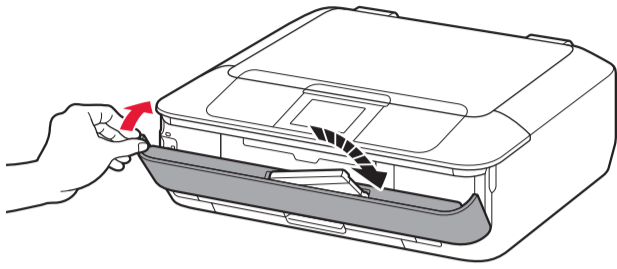

5

6

7

Cleaning... Do not close the paper output tray.  
About 3 minutes

Head alignment is required.  
Load a sheet of A4 or Letter paper and tap [OK].

OK

8

5