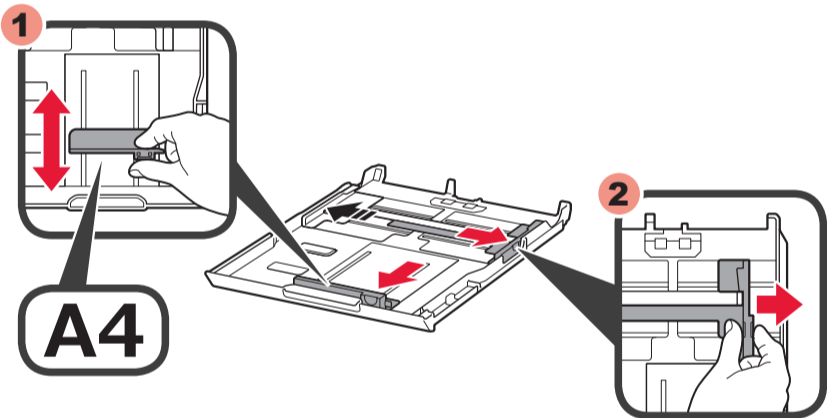

7

Cleaning... Do not close the paper output tray.
About 3 minutes

Head alignment is required.
Load a sheet of A4 or Letter paper and tap [OK].

OK

8

5

1

2

3

4

5

6

7

Head alignment is required.
Load a sheet of A4 or Letter paper and tap [OK].

OK

8

Processing...
Please wait momentarily.
About 6 minutes

Затем следуйте указаниям в сообщении на экране.

Далі дотримуйтеся вказівок на екрані.

Hereafter, follow the message displayed on the screen.

Ensuite, suivez les indications du message affiché à l'écran.

بعد ذلك، اتبع الرسالة المعروضة على الشاشة.