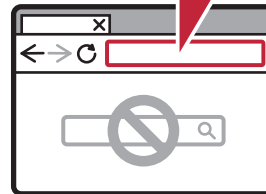

Setup Instructions

Para español, voltear >>
Para português, vire o >>

1

▶ For Setup, visit the URL

<https://ij.start.canon/G2170>

2

Follow the instructions on the website

3