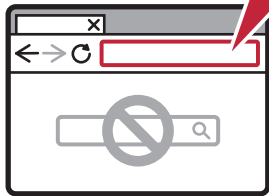

Setup Instructions

Para español, voltear >>

1

▶ For Setup, visit the URL

<https://ij.start.canon/G3272>

or scan the code with your mobile device

2

Follow the instructions on the website

3

Connect to a computer or mobile device on the website

Instrucciones de instalación

For English, turn over >>

1

▶ Para la configuración, visite el URL

<https://ij.start.canon/G3272>

o escanear el código con su dispositivo móvil →