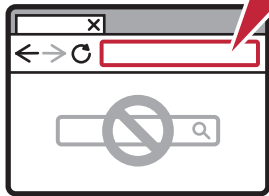

Setup Instructions

Para español, voltear >>

1

▶ For Setup, visit the URL

<https://ij.start.canon/TS3720>

or scan the code with your mobile device

2

Follow the instructions on the website

3

Connect to a computer or mobile device on the website

Instrucciones de instalación

For English, turn over >>

1

▶ Para la configuración, visite el URL

<https://ij.start.canon/TS3720>

o escanear el código con su dispositivo móvil →