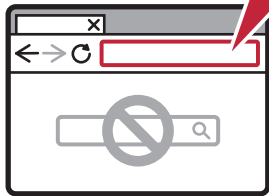

Setup Instructions

Para español, voltear >>
Para português, vire o >>

1

▶ For Setup, visit the URL

<https://ij.start.canon/G3170>

or scan the code with your mobile device

2

Follow the instructions on the website

3

Connect to a computer or mobile device on the website

Instrucciones de instalación

Instruções de configuração

For English, turn over >>

1

▶ Para la configuración, visite el URL
Para Configurar, visite a URL