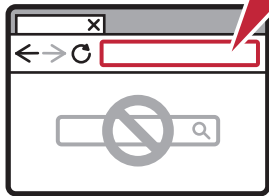

Setup Instructions

Para español, voltear >>

1

▶ For Setup, visit the URL

<https://ij.start.canon/TS3722>

or scan the code with your mobile device

2

Follow the instructions on the website

3

Connect to a computer or mobile device on the website

Instrucciones de instalación

For English, turn over >>

1

▶ Para la configuración, visite el URL

<https://ij.start.canon/TS3722>

o escanear el código con su dispositivo móvil →