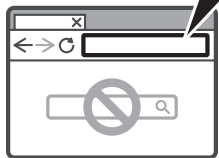

# Setup Instructions

1

▶ For Setup, visit the URL

<https://ij.start.canon/TS3460>

or scan the code with your mobile device

2

Follow the instructions on the website

3