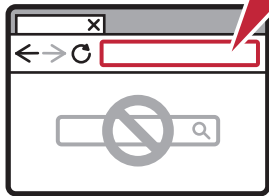

Setup Instructions

Para español, voltear >>

1

▶ For Setup, visit the URL

<https://ij.start.canon/G3270>

or scan the code with your mobile device

2

Follow the instructions on the website

3

Connect to a computer or mobile device on the website

Instrucciones de instalación

For English, turn over >>

1

▶ Para la configuración, visite el URL

<https://ij.start.canon/G3270>

o escanear el código con su dispositivo móvil →