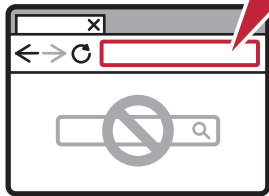

Setup Instructions

1

▶ For Setup, visit the URL

<https://ij.start.canon/G3630>

or scan the code with your mobile device

2

Follow the instructions on the website

3

Connect to a computer or mobile device on the website