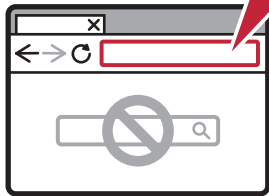

Setup Instructions

1

▶ For Setup, visit the URL

<https://ij.start.canon/TS3660>

or scan the code with your mobile device

2

Follow the instructions on the website

3

Connect to a computer or mobile device on the website