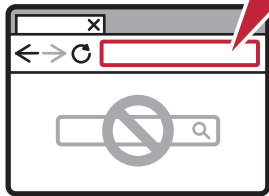

# Setup Instructions

1

▶ For Setup, visit the URL

<https://ij.start.canon/G3670>

or scan the code with your mobile device

2

Follow the instructions on the website

3

Connect to a computer or mobile device on the website