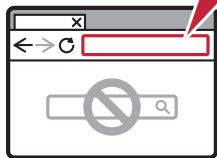

Setup Instructions

Para español, voltear >>

1

▶ For Setup, visit the URL

<https://ij.start.canon/GX5120>

or scan the code with your mobile device

2

Follow the instructions on the website

3

Connect to a computer or mobile device on the website

Instrucciones de instalación

For English, turn over >>

1

▶ Para la configuración, visite el URL

<https://ij.start.canon/GX5120>

o escanear el código con su dispositivo móvil ➔