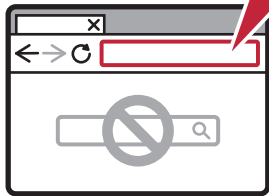

# Setup Instructions

Para español, voltear >>  
Para português, vire o >>

1

▶ For Setup, visit the URL

<https://ij.start.canon/G4170>

or scan the code with your mobile device

2

Follow the instructions on the website

3

Connect to a computer or mobile device on the website