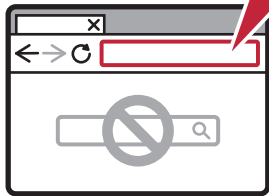

Setup Instructions

Para español, voltear >>

1

▶ For Setup, visit the URL

<https://ij.start.canon/TS3522>

or scan the code with your mobile device

2

Follow the instructions on the website

3

Connect to a computer or mobile device on the website

Instrucciones de instalación

For English, turn over >>

1

▶ Para la configuración, visite el URL

<https://ij.start.canon/TS3522>

o escanear el código con su dispositivo móvil