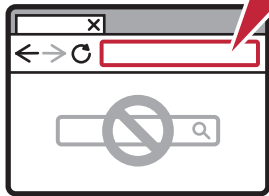

Setup Instructions

Para español, voltear >>

1

▶ For Setup, visit the URL

<https://ij.start.canon/TS9520a>

or scan the code with your mobile device

2

Follow the instructions on the website

3

Connect to a computer or mobile device on the website

Instrucciones de instalación

For English, turn over >>

1

▶ Para la configuración, visite el URL

<https://ij.start.canon/TS9520a>

o escanear el código con su dispositivo móvil →