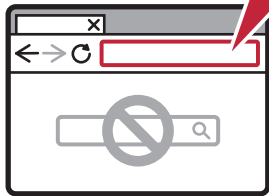

Setup Instructions

Para español, voltear >>

1

▶ For Setup, visit the URL

<https://ij.start.canon/G4270>

or scan the code with your mobile device

2

Follow the instructions on the website

3

Connect to a computer or mobile device on the website

Instrucciones de instalación

For English, turn over >>

1

▶ Para la configuración, visite el URL

<https://ij.start.canon/G4270>

o escanear el código con su dispositivo móvil →